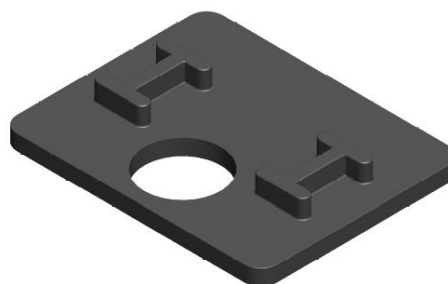

PRODUCT SHEET

Description:

Cushion "I" F/SS Clamp "Square BT", Glass 12mm (2,50mm), Black EPDM, For 22.10.723/724

Item number:

22.10.699-0

Units	Box	Carton	HS Code	Barcode
Pcs.	8	2000	4016930090	
				5704866507219