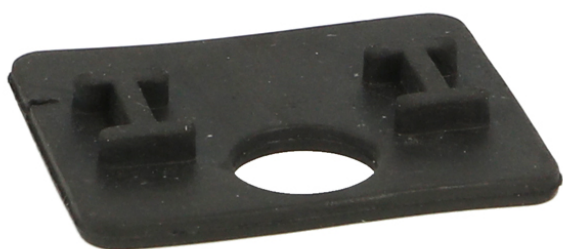

PRODUCT SHEET

Description:

Cushion "I" F/SS Clamp "Square BT", Glass 12mm (2,50mm), Black EPDM, For 22.10.723/724

Item number:

22.10.699-0

Units	Box	Carton	HS Code	Barcode
Pcs.	8	2000	4016930090	
				5704866507219