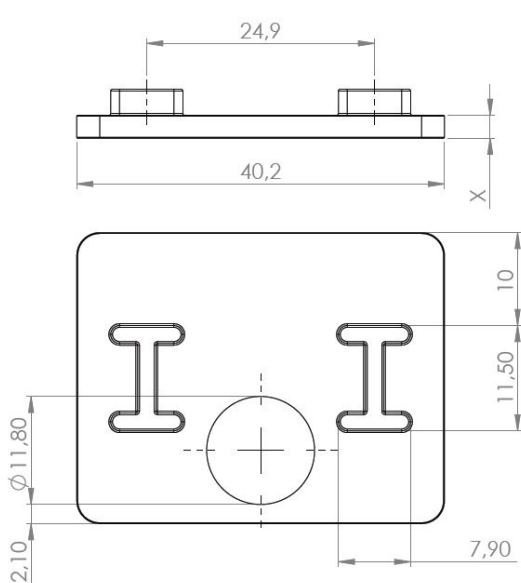

PRODUCT SHEET

Description:

Cushion "I" F/SS Clamp "Square BT", Glass 12mm (2,50mm), Black EPDM, For 22.10.723/724

Item number:

22.10.699-0

Units	Box	Carton	HS Code	Barcode
Pcs.	8	2000	4016930090	
				5704866507219